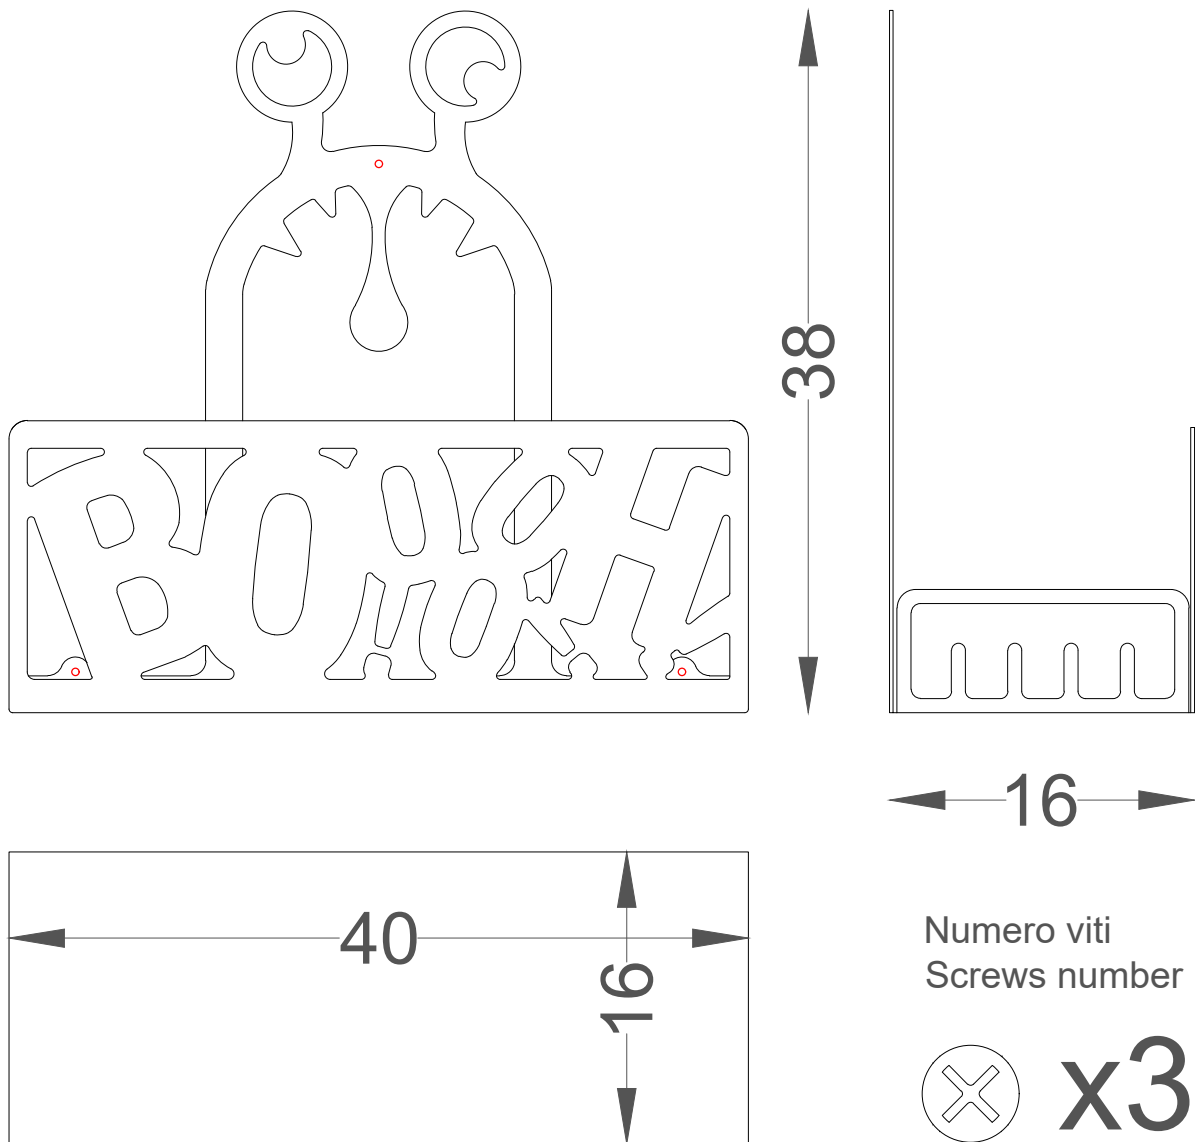

# Ferrovivo®

Italian Works

MISURE PIANO MENSOLA  
SUPPORTING SURFACE MEASURES

MENSOLA LIBRERIA MR SCARY  
MR SCARY BOOKSHELF