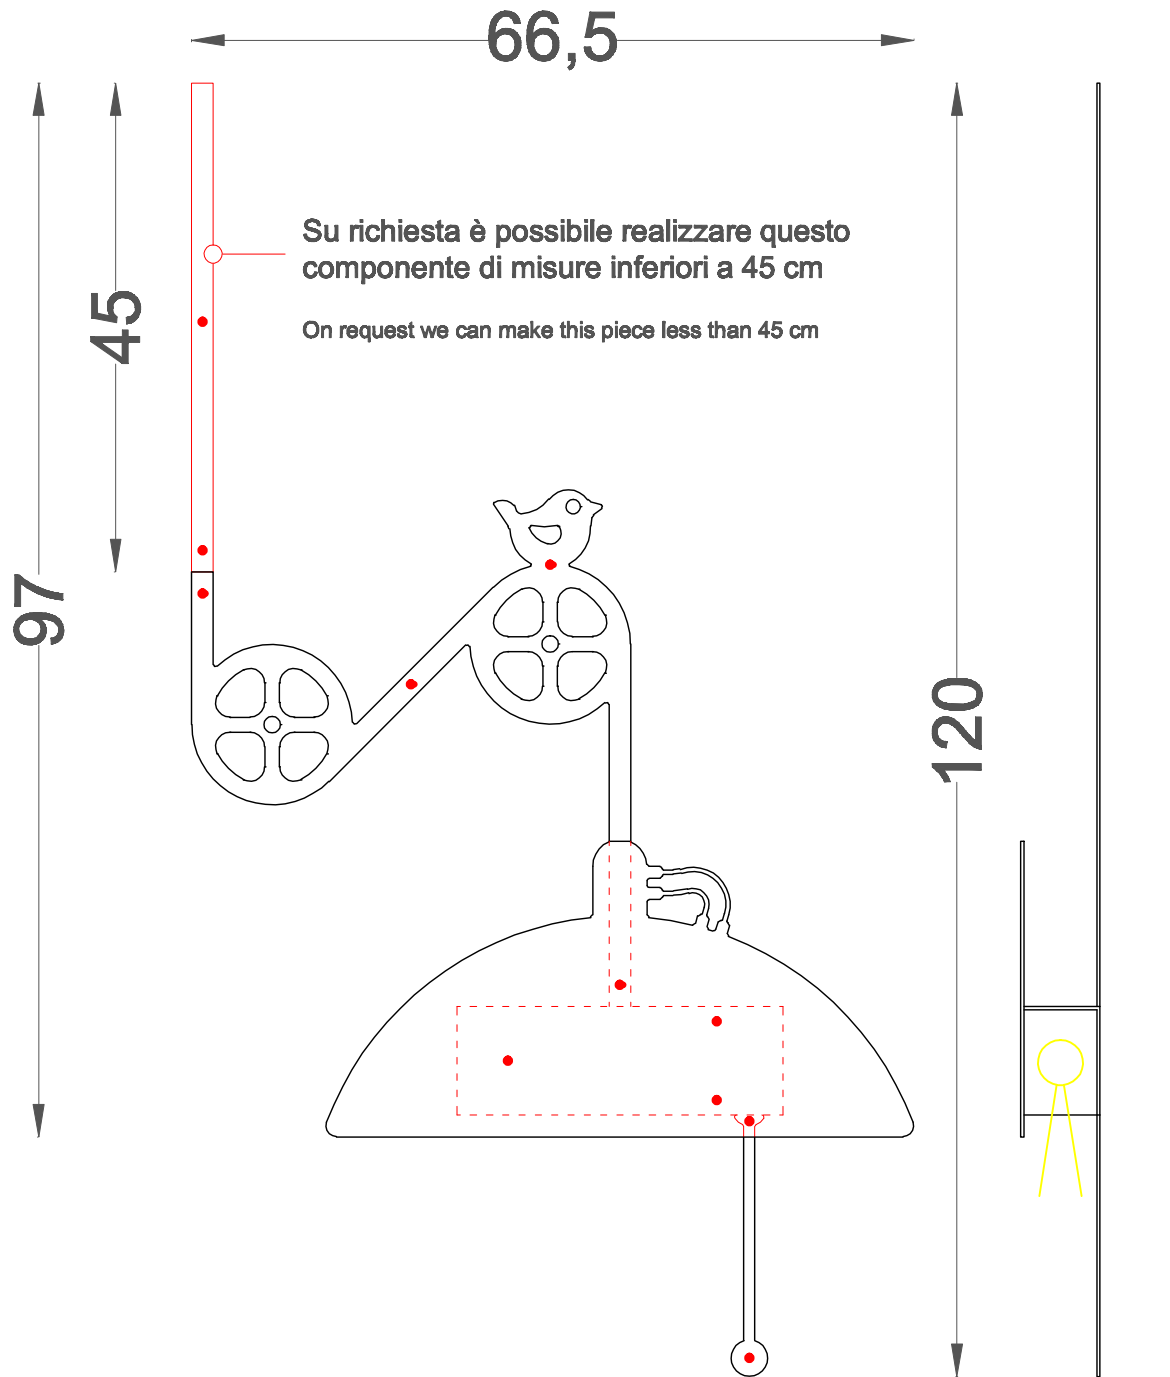

Ferrovivo®

Italian Works

Numero viti
Screws number

⊗ x10

APPLIQUE SARTU'
WALL LAMP SARTU'

←→ 8