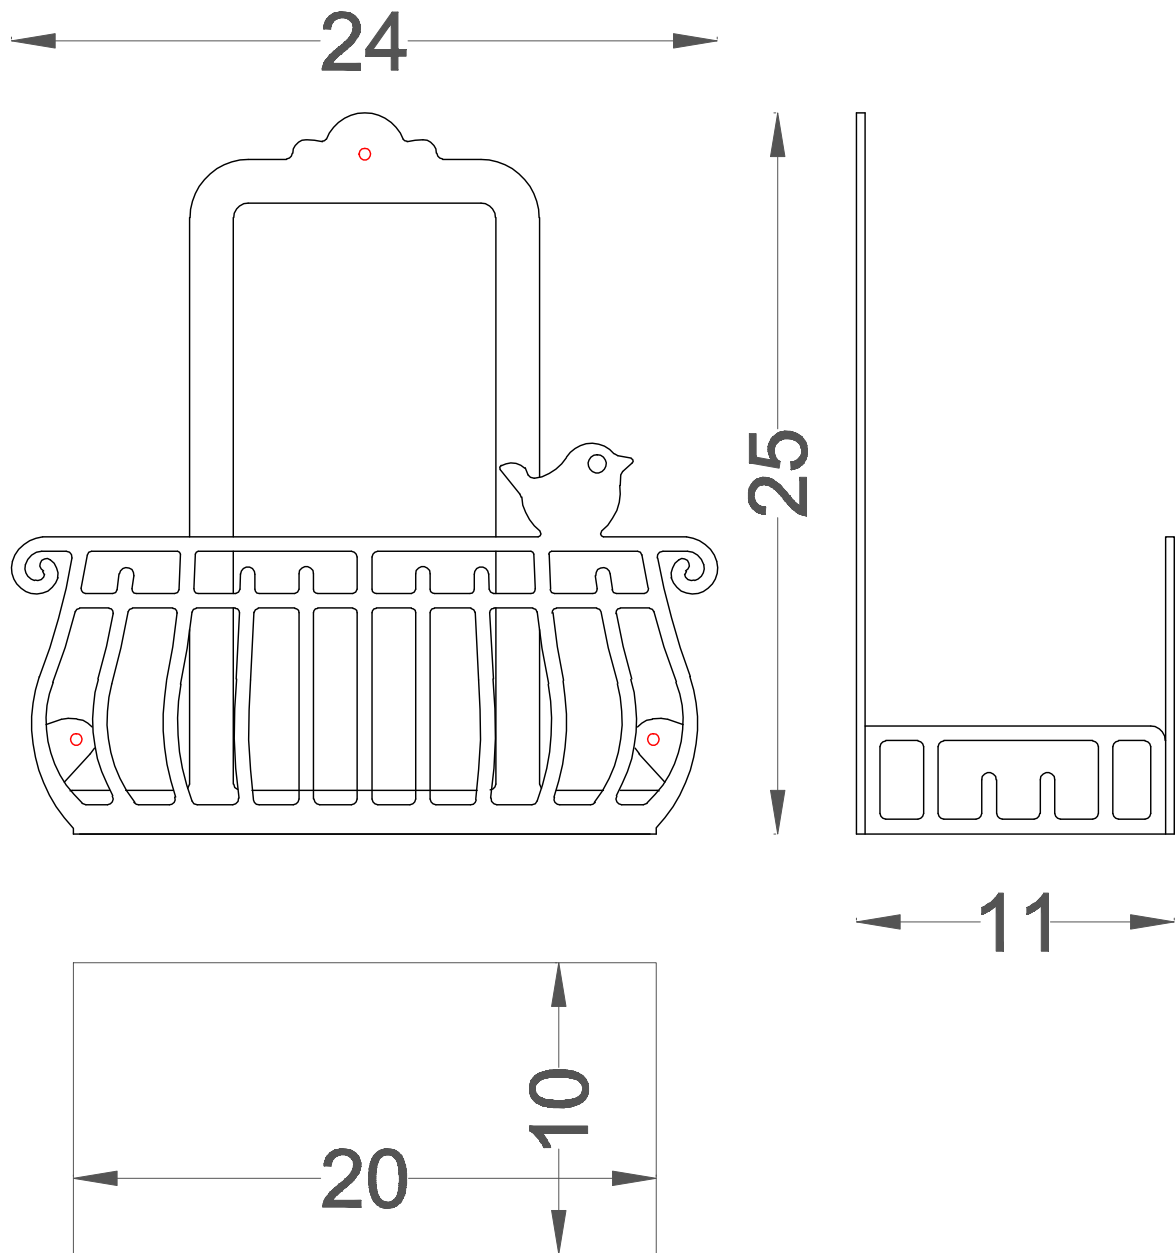

Ferrovivo®
Italian Works

MISURE PIANO MENSOLA
SUPPORTING SURFACE MEASURES

PORTA OGGETTI LITTLE ITALY
SHELF LITTLE ITALY